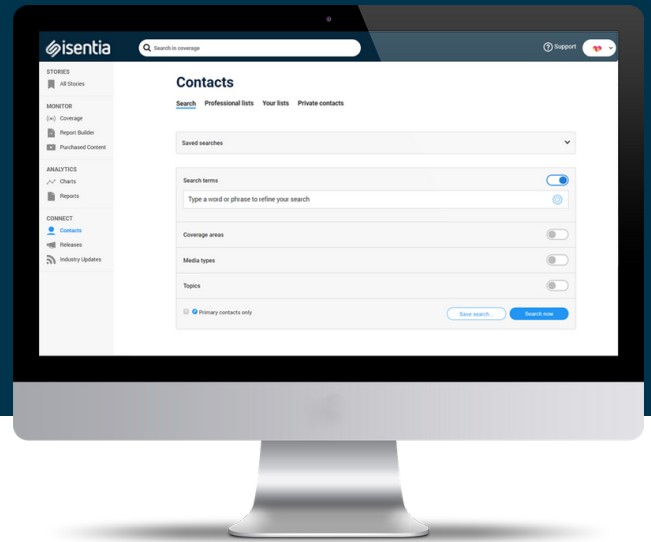

CHEAT SHEET

Connect Contacts

Connect gives you all the distribution tools you need, right inside Mediaportal.

The Connect Contacts area, sometimes known as the Media Directory or the Media Database, gives you access to contact details from over 50,000 media outlets and media contacts.

Start browsing the directory by clicking on *Contacts*, under *Connect* in the navigation sidebar to the left of your screen.

This will take you through to the *Search* tab, where you use the Directory to locate the right audience for your message.